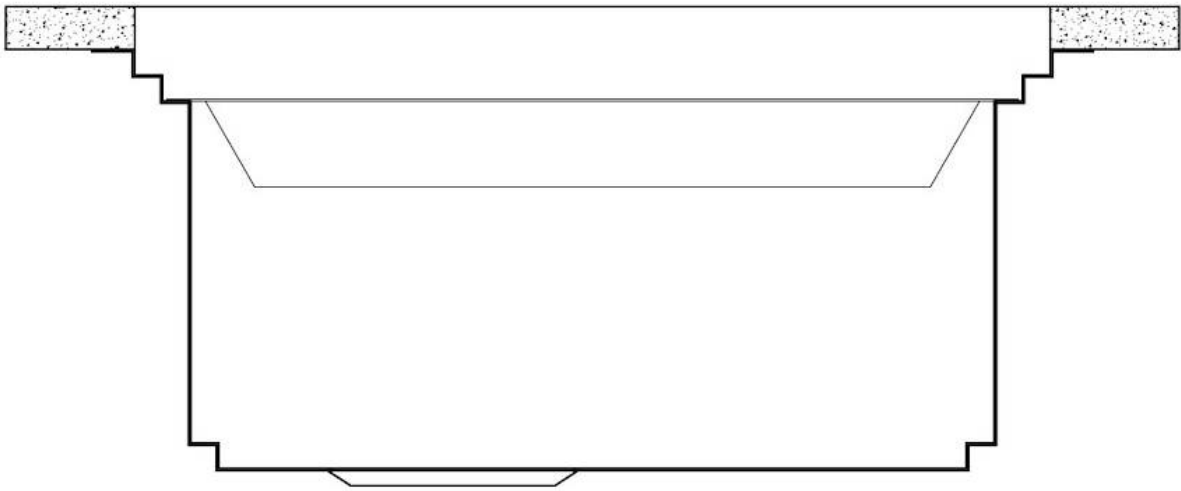

Milanello Level 2

Compatible accessories/Accessori compatibili:

8100 306

8156 000