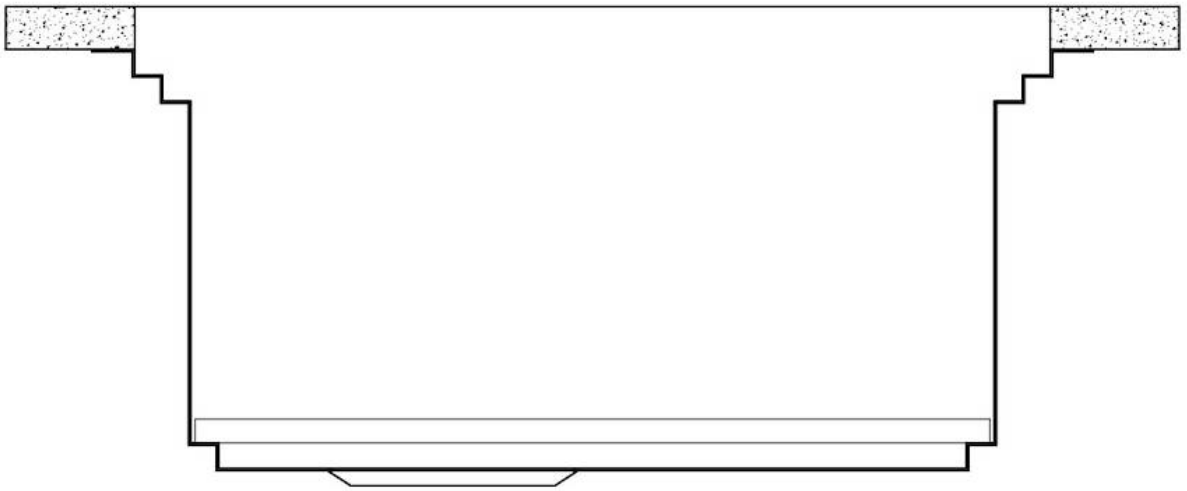

Milanello Level 3

Compatible accessories/Accessori compatibili:

8100 602