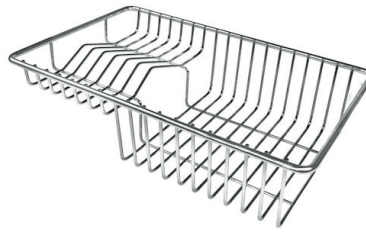

Triple recess - sliding accessories

The Foster Milano sink has an ingenious design that makes it simple to use a large set of optional accessories. On the topmost supporting step, the innovative Black grids slide, creating a large and practical surface to rinse food and crockery. The second step is meant to support and allow the sliding of a complete combination of accessories, which make some operations practical and safe: rinse, drain, slice, grate... everything can be done inside the sink. The third supporting step is on the bottom of the bowl. On this step one can rest the Black grids, making it possible to rinse foodstuffs without their coming in contact with the bottom of the sink, which may be dirty.

TECHNICAL DATA

Milanello Optional accessories / Accessori opzionali

The "rails" system makes it possible to use a combination of numerous accessories. Grids, chopping boards, utensils' ranging system, bowls and containers of different dimensions can be alternated in the workspace with a simple gesture, and can easily be stacked, in order to be on hand at all times.

Compatible accessories/Accessori compatibili:

8100 602

GALLERY

EQUIPMENT

Black grid Milanello

8100 602

OPTIONAL ACCESSORIES

HPDE Chopping board
8657 001

HPDE Twin chopping board
8644 101

Stainless steel perforated tray
8156 000

Stainless steel plate rack
8100 154

Stainless steel plate rack
8100 303
* only in combination with the accessory
8644 101

Stainless steel Plate rack
8100 306