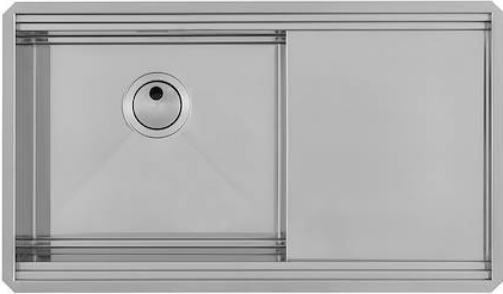

Sink Milanello Workstation

Tank on the left

Kitchen Sinks

Code: 1040 852

DETAILS

Edge/Installation Type

Undermount

Finish

Foster brushed

Material

AISI 304 stainless steel

Texture

Brushed in line

Base

90 cm

Dimensions

Width 79 cm

Bowl dimension 430x374mm

Number of bowls 1 bowl

Waste fitting Drain SPACE 3,5"

EQUIPMENT

2 x Black grid Milanello 8100
602

FEATURES

Diamond-shape bottom The draining of water is an important feature in a sink, and it's always taken good care of in Foster products. In the bent-welded sinks, which would have a flat bottom, the proper draining is guaranteed by the elegant beveling, which helps the water flow.

High thickness 1mm thick steel. A significant thickness, which guarantees the maximum sturdiness and durability.

Perimetral overflow The overflow is always a security on the Foster sinks that prevents the overflow of water in case of oversights. The perimeter drain solution improves aesthetics thanks to its square and essential shape.